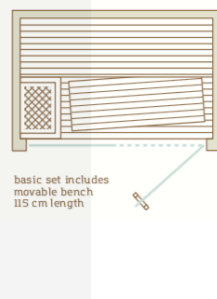

214

200

200

150

150

120

basic set includes  
movable bench  
115 cm length