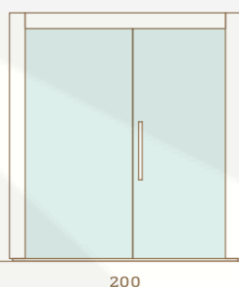

214

200

214

200

214

180

214

180

214

200

200

150

150

120

basic set includes  
movable bench  
115 cm length