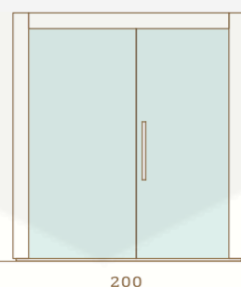

214

200

214

200

214

180

214

180

214

200

200

150

150

120

basic set includes  
movable bench  
115 cm length