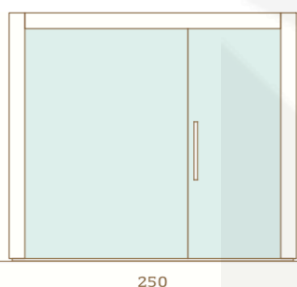

250

214

200

214

200

214

180

214

180

214

200

200

150

150

120

basic set includes
movable bench
115 cm length

ZÁKLADNÝ SET

- Obklad stien: Horizontálny profil STEP
- Základný rám: Hliník
- Predná stena: Sklo
- Interiér: Steny a obklad, lavičky
- Dvere: Sklenené so samozatváracími pántami s prémiovým madlom
- Osvetlenie: Led pás na zadnej stene pod lavicou

VÝBAVA A DOPLNKY

- Vonkajší obklad: Zadná a bočné steny
- Interiér: Podlahový rošt, ochranný rám piecky, lavička
- Ovládací panel: Auroom Impera
- Hudba: reproduktory, bluetooth prehrávač
- Piecka: Auroom Aura

Upozornenie!
Všetky dodané doplnky sú z rovnakého dreva ako obklad.

wellspa s.r.o.
SAUNY | VÍRIVKY | RELAX