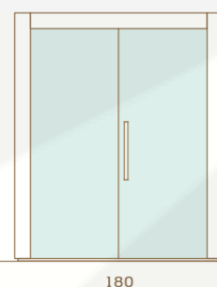

214

200

214

200

214

180

214

180

214

200

200

150

150

120

basic set includes  
movable bench  
115 cm length