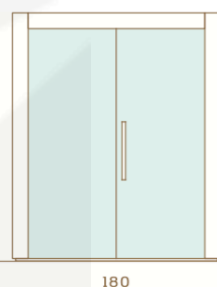

214

200

214

200

214

180

214

180

214

200

200

150

150

120

basic set includes  
movable bench  
115 cm length